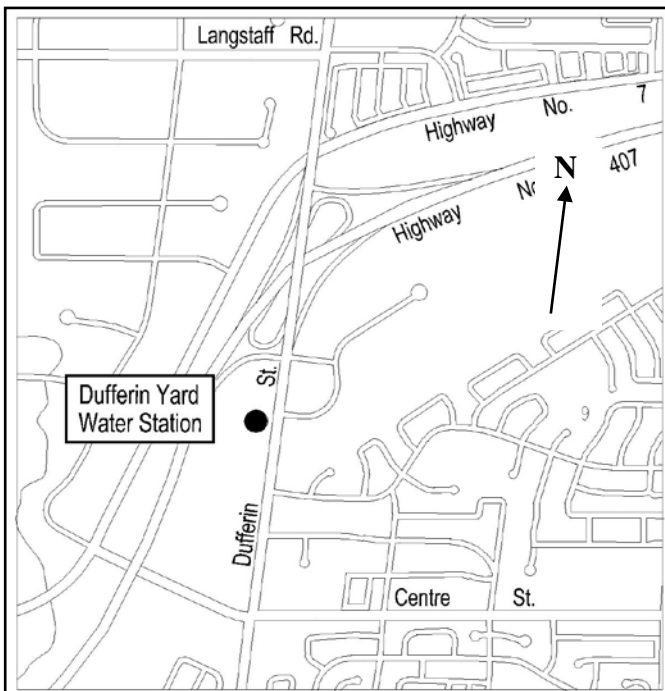

North Filling Stations:

TESTON + KEELE :

2100 Teston Road, on the east side of Keele Street, just north of Teston Road

Central Filling Stations

RUTHERFORD RD + MELVILLE AVE:

2800 Rutherford Road, enter via the driveway just west of Melville Avenue

East Filling Station

DUFFERIN ST + HWY 407:

8040 Dufferin Street, located on the west side of Dufferin, just south of Highway 407, in front of our Winter Maintenance Yard

West Filling Station

LANGSTAFF AVE + PINEVALLEY DR:

4630 Langstaff Road, (City's Works Yard), north side of Langstaff Road and the station is located on the west side of the building