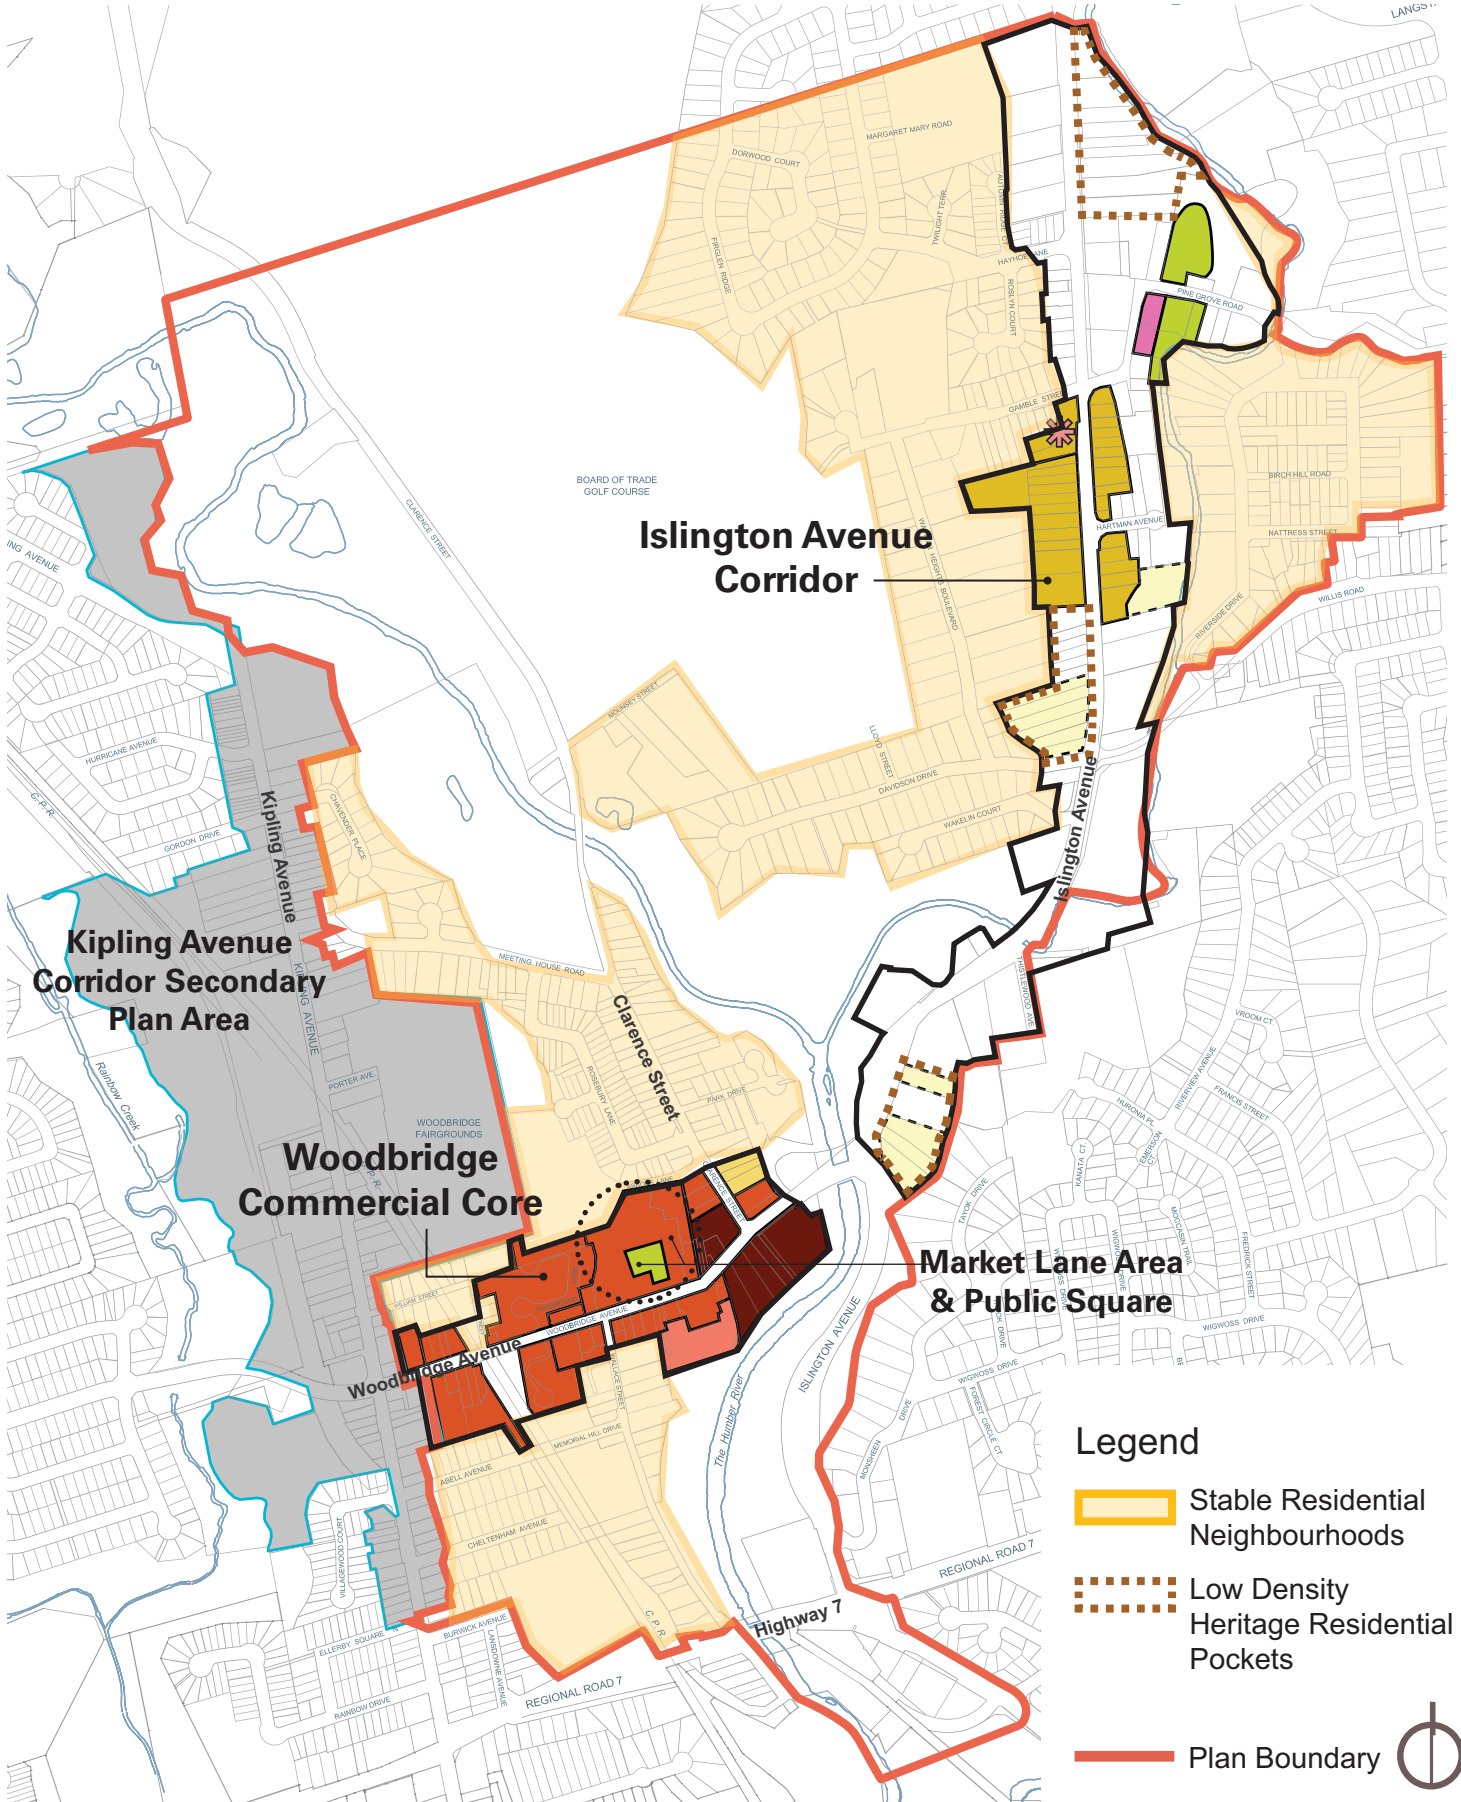

Distinct Character Areas - Schedule 5

Legend

- Stable Residential Neighbourhoods
- Low Density Heritage Residential Pockets
- Plan Boundary